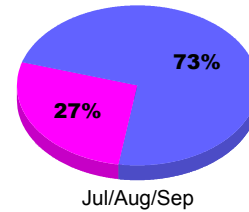

Month	Net Memb Goal	Actual New Memb	Actual Dropped Memb	Gain/Loss of Memb	Gain/Loss of Memb
Jul/Aug/Sep	0	27	-43	-16	-16
Totals	0	27	-43	-16	-16

Membership Results 2012-2013

Goal, New, Dropped, Gain/Loss

Legend: Goal (Cyan), Actual (Green), Dropped (Yellow), Gain Loss (Magenta)

Comparison of Membership Gain/Loss

Current Year Compared to the Previous Year

Legend: Current Year (Cyan), Previous Year (Green)

Gender Comparison 2012-2013

Legend: Male (Blue), Female (Magenta)